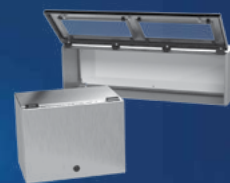

Work Station Accesories

HMI Enclosures & Accessories

Suspension System

GABINETES DE PARED DE ACERO INOXIDABLE

Pushbutton Enclosures

Enviroline Series Junction Enclosures

Enviroline Series Trough Junction Enclosures